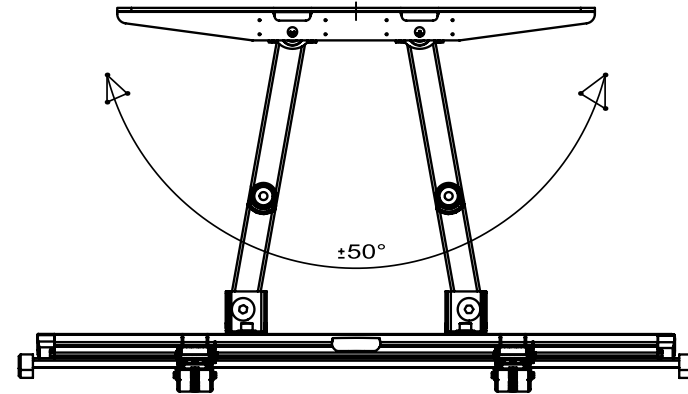

DOMINAL DIMENSION RANGE	TOLERANCE
0.5 - 10	± 0.2
10 - 30	± 0.3
30 - 120	± 0.5
120 - 300	± 1.0
300 - 600	± 1.8
600 - 1000	± 2.5

	NAME	DATE	READY • SET • MOUNT®	
DRAWN	PAN	2010-3-27	TITLE: CC-A2655	
PROD DEV MGR	Israel	2010-3-27		
SALES	Tina	2010-3-27		
QC MGR.	Dai			
GM	Xu			
LCD/Plasma TV Wall Mount			SCALE: 1:10	SHEET 1 of 1