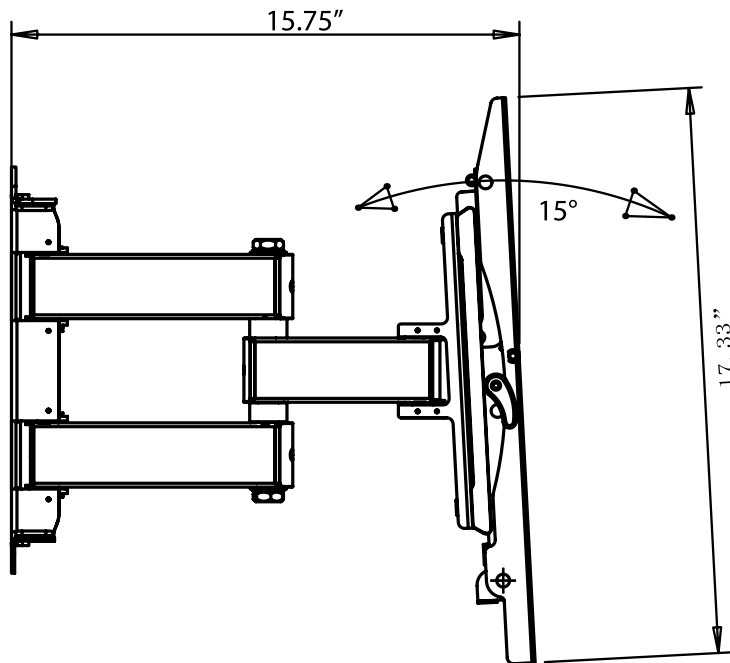

DOMINAL DIMENSION RANGE	TOLERANCE
0.5 - 10	± 0.2
10 - 30	± 0.3
30 - 120	± 0.5
120 - 300	± 1.0
300 - 600	± 1.8
600 - 1000	± 2.5

	NAME	DATE	READY • SET • MOUNT®	
DRAWN	PAN	2010-3-27	TITLE: CC-A2655	
PROD DEV MGR	Israel	2010-3-27		
SALES	Tina	2010-3-27		
QC MGR.	Dai			
GM	Xu			
LCD/Plasma TV Wall Mount			SCALE: 1:10	SHEET 1 of 1